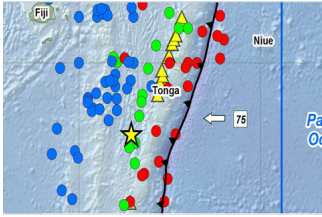

## Two earthquakes 6.3 and 5.0 near Tonga this morning

Friday, 24 May 2013 15:57

---

24 May 2013 **This morning a 7.3 magnitude earthquake was felt in Tonga in the early morning hours after 0600 hours local time, with a subsequent 6.3 magnitude earthquake and 5.0 aftershock occurring again in mid morning, 10:00 hrs local time.**

Details of the earthquakes are as follows:

### Location

20.557°S 175.739°W depth=154.1km (95.7mi)

### Nearby Cities

1. 84km (52mi) NW of **Nuku`alofa, Tonga**

---

**5.0 magnitude, 153 km depth**