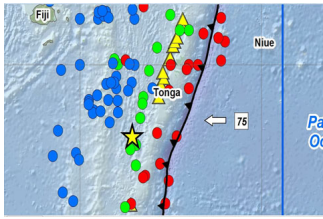

Two earthquakes 6.3 and 5.0 near Tonga this morning

Friday, 24 May 2013 15:57

24 May 2013 **This morning a 7.3 magnitude earthquake was felt in Tonga in the early morning hours after 0600 hours local time, with a subsequent 6.3 magnitude earthquake and 5.0 aftershock occurring again in mid morning, 10:00 hrs local time.**

Details of the earthquakes are as follows:

Event Time

1. 2013-05-23 21:07:46 UTC
2. 2013-05-23 09:07:46 UTC-12:00 at epicenter
3. 2013-05-24 10:07:46 UTC+13:00 system time

Location

20.557°S 175.739°W depth=154.1km (95.7mi)

Nearby Cities

1. 84km (52mi) NW of **Nuku`alofa, Tonga**

5.0 magnitude, 153 km depth