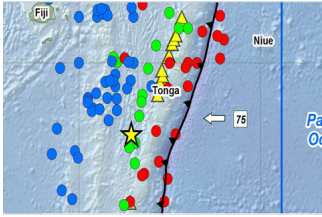

Two earthquakes 6.3 and 5.0 near Tonga this morning

Friday, 24 May 2013 15:57

24 May 2013 **This morning a 7.3 magnitude earthquake was felt in Tonga in the early morning hours after 0600 hours local time, with a subsequent 6.3 magnitude earthquake and 5.0 aftershock occurring again in mid morning, 10:00 hrs local time.**

Details of the earthquakes are as follows:

Event Time

1. 2013-05-23 21:07:46 UTC
2. 2013-05-23 09:07:46 UTC-12:00 at epicenter
3. 2013-05-24 10:07:46 UTC+13:00 system time

Location

20.557°S 175.739°W depth=154.1km (95.7mi)

Nearby Cities

1. 84km (52mi) NW of **Nuku`alofa, Tonga**

5.0 magnitude, 153 km depth