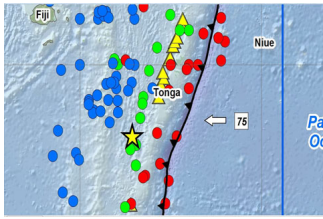

Two earthquakes 6.3 and 5.0 near Tonga this morning

Friday, 24 May 2013 15:57 - Last Updated Friday, 24 May 2013 23:07

24 May 2013 **This morning a 7.3 magnitude earthquake was felt in Tonga in the early morning hours after 0600 hours local time, with a subsequent 6.3 magnitude earthquake and 5.0 aftershock occurring again in mid morning, 10:00 hrs local time.**

Details of the earthquakes are as follows:

Event Time

1. 2013-05-23 21:07:46 UTC
2. 2013-05-23 09:07:46 UTC-12:00 at epicenter
3. 2013-05-24 10:07:46 UTC+13:00 system time

Location

20.557°S 175.739°W depth=154.1km (95.7mi)

Nearby Cities

1. 84km (52mi) NW of **Nuku`alofa, Tonga**

5.0 magnitude, 153 km depth