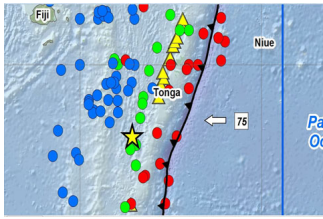

## Two earthquakes 6.3 and 5.0 near Tonga this morning

Friday, 24 May 2013 15:57 - Last Updated Friday, 24 May 2013 23:07

---

24 May 2013 **This morning a 7.3 magnitude earthquake was felt in Tonga in the early morning hours after 0600 hours local time, with a subsequent 6.3 magnitude earthquake and 5.0 aftershock occurring again in mid morning, 10:00 hrs local time.**

Details of the earthquakes are as follows:

### Location

20.557°S 175.739°W depth=154.1km (95.7mi)

### Nearby Cities

1. 84km (52mi) NW of **Nuku`alofa, Tonga**

---

**5.0 magnitude, 153 km depth**